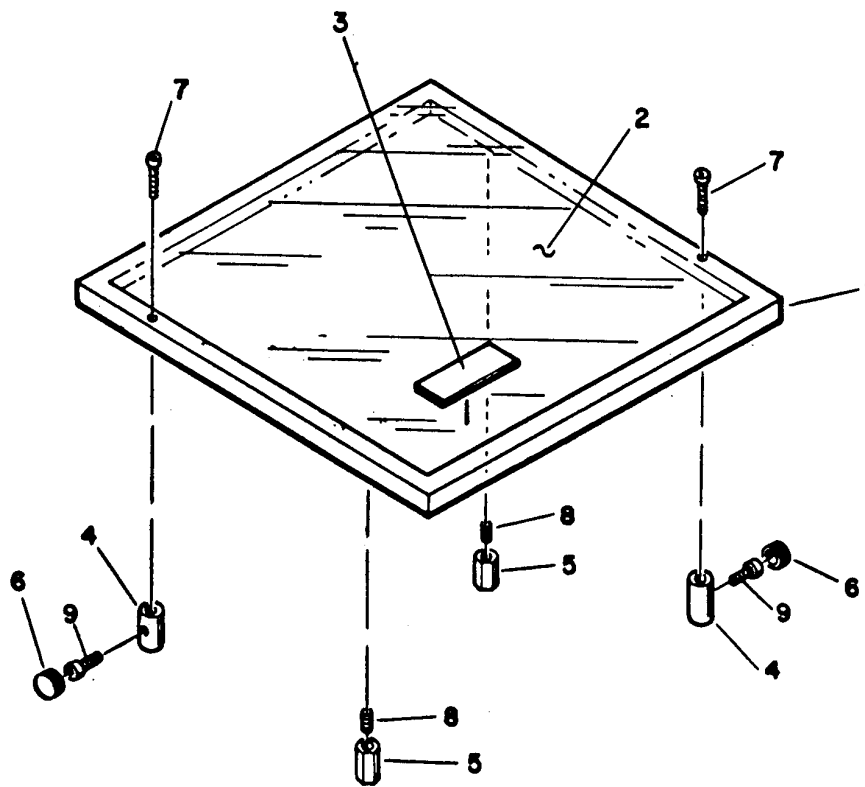

**MYLAR FRAME ASSEMBLY
IPBTF01-10 (A)**

KEY NO.	PART NO	DESCRIPTION	QTY.
1	1X20	MYLAR FRAME	1
2	P0314	MYLAR, CLEAR	1
3	P0715	DECAL, (CAUTION, AVOID CLEANING)	1
4	1X21	LOCKING MYLAR STANDOFF	2
5	1X22	MYLAR STAND OFF	2
6	P0068	KNOB, THUMB SCREW	2
7		8-32 X 3/8" SHCS	2
8		8-32 X 1/2" SS	2
9		8-32 X 3/8" SHCS	2